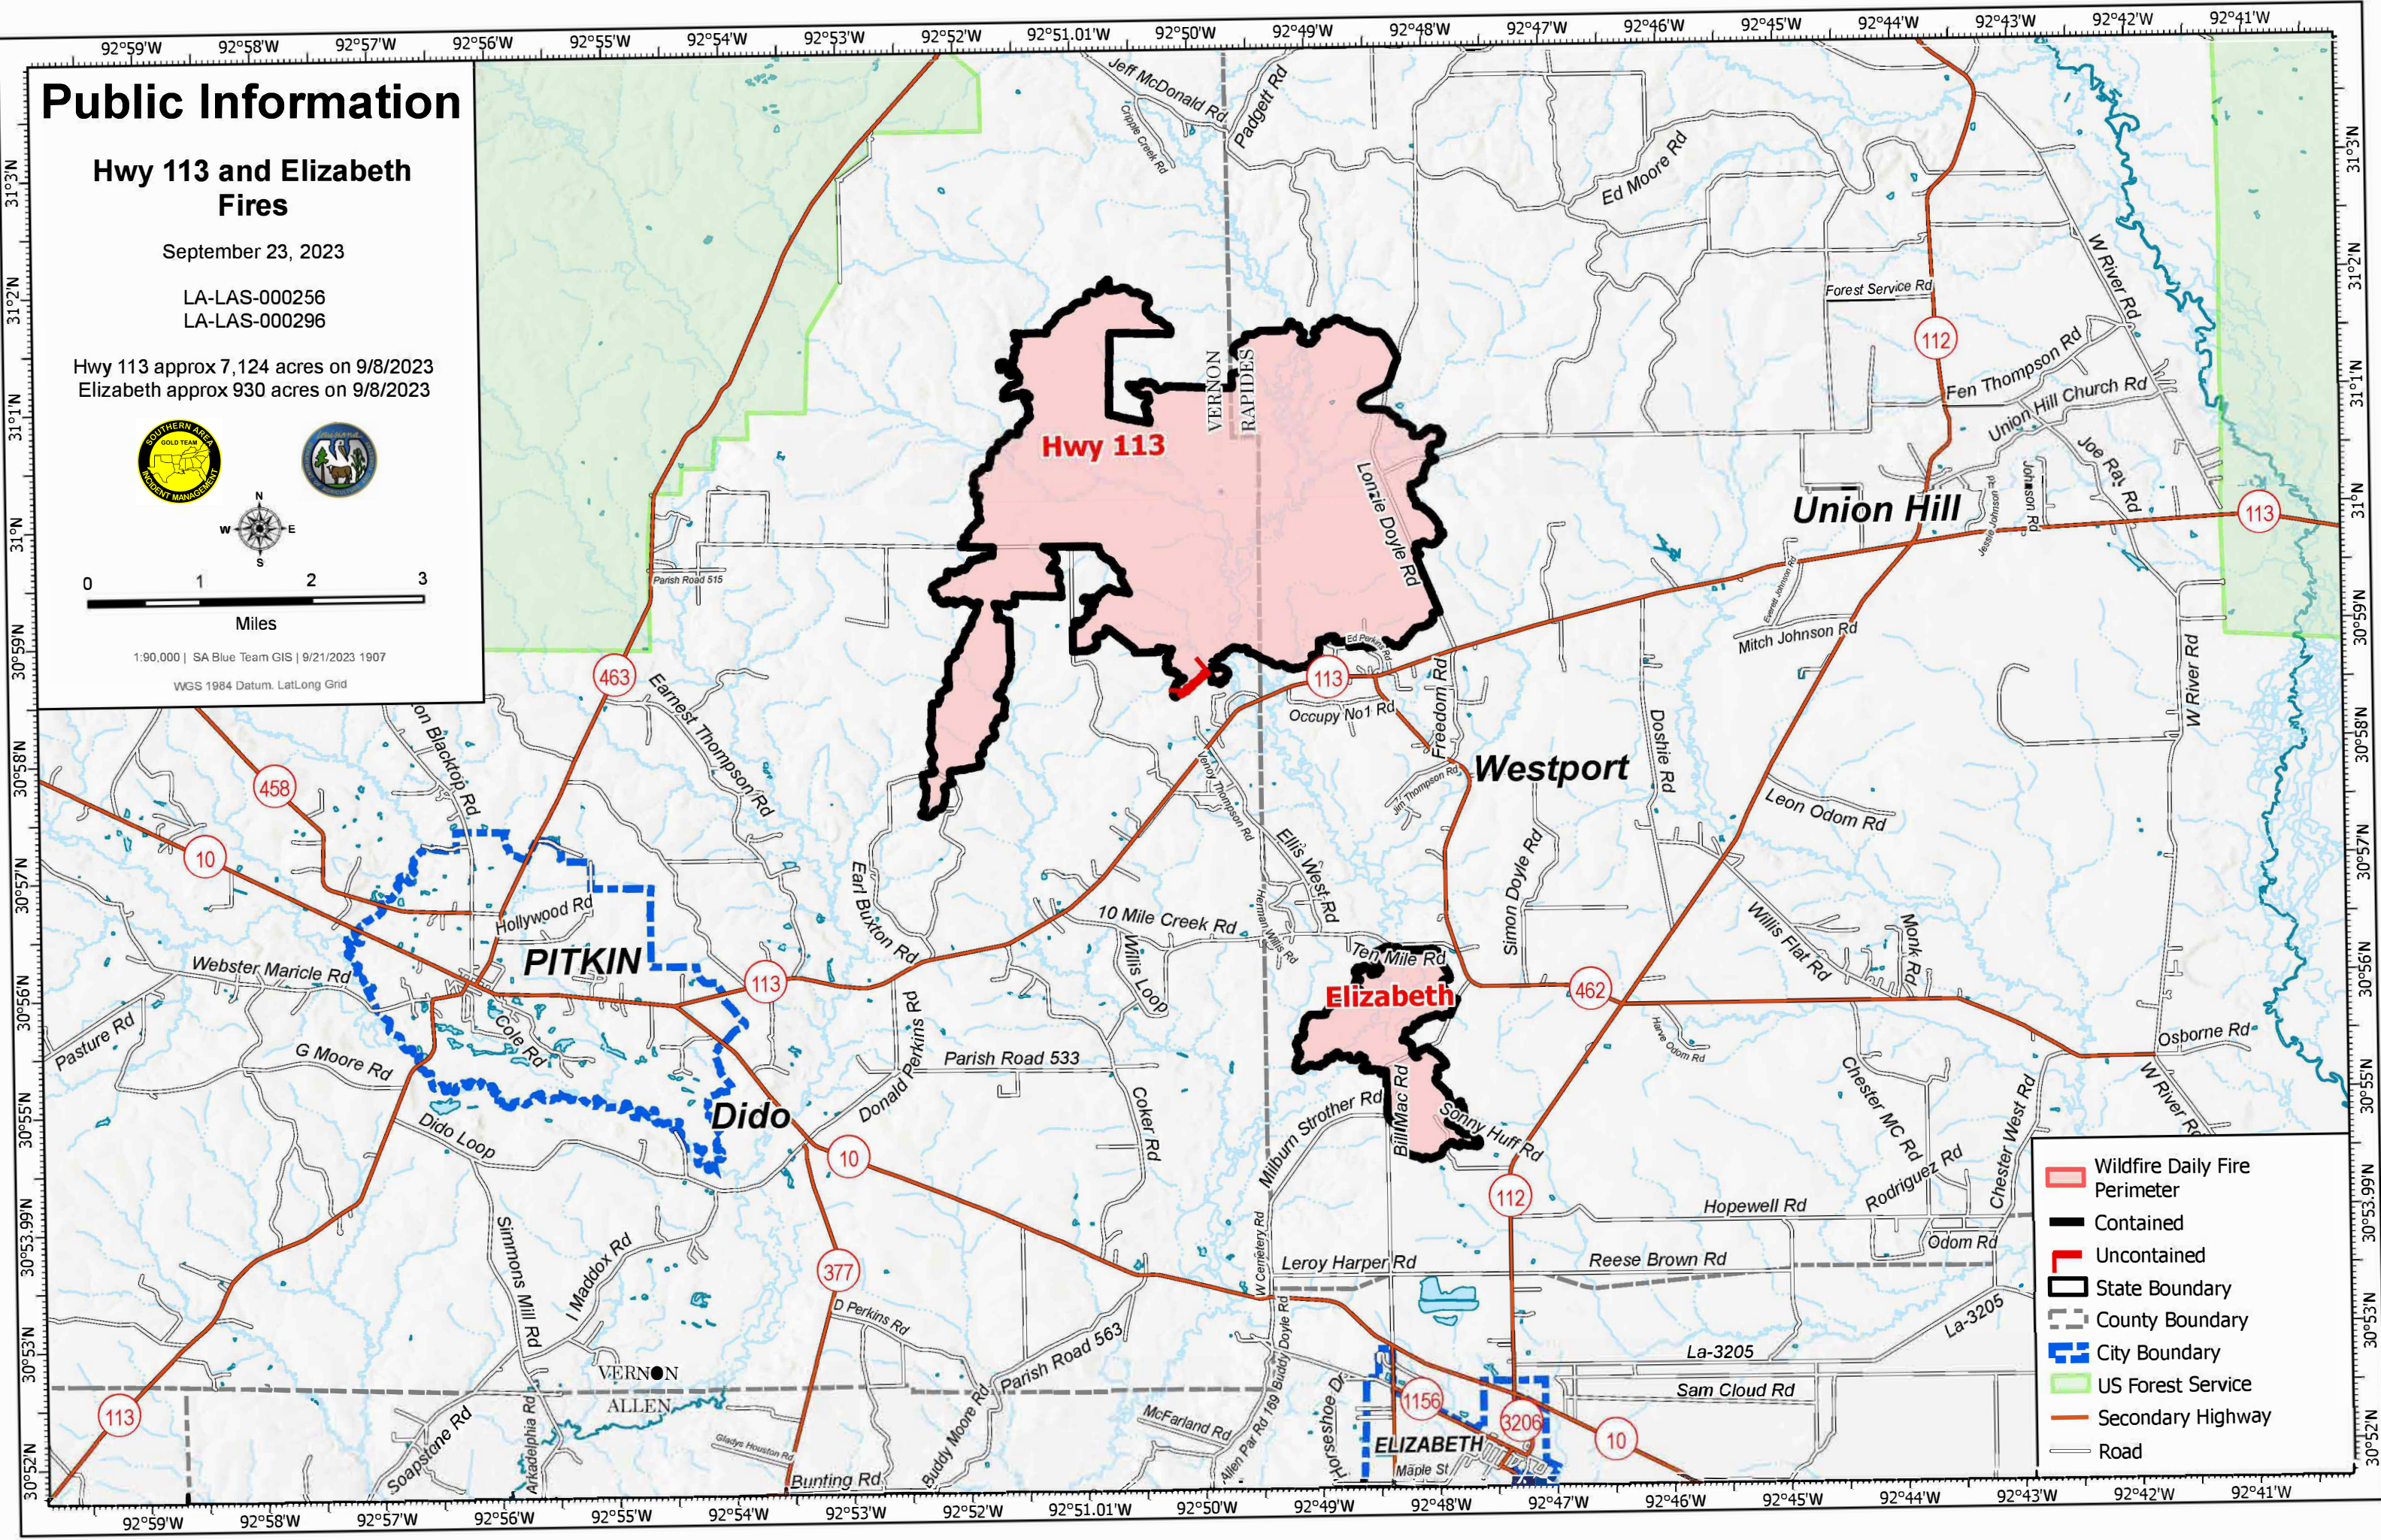

Public Information

Hwy 113 and Elizabeth Fires

September 23, 2023

LA-LAS-000256
LA-LAS-000296

Hwy 113 approx 7,124 acres on 9/8/2023
Elizabeth approx 930 acres on 9/8/2023

1:90,000 | SA Blue Team GIS | 9/21/2023 1907

WGS 1984 Datum, Lat/Long Grid

- Wildfire Daily Fire Perimeter
- Contained
- Uncontained
- State Boundary
- County Boundary
- City Boundary
- US Forest Service
- Secondary Highway
- Road